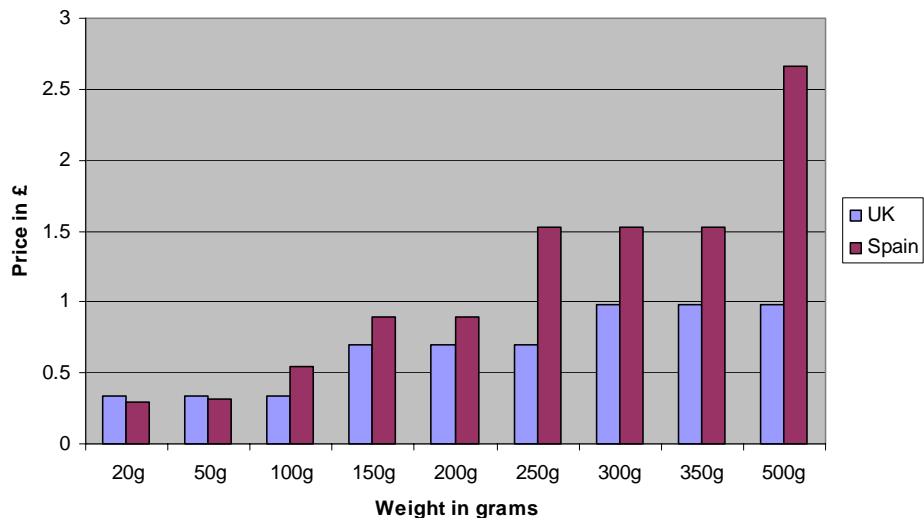

UK and Spain stamp price comparison

	UK	Spain
20g	0.34	0.29
50g	0.34	0.32
100g	0.34	0.55
150g	0.7	0.89
200g	0.7	0.89
250g	0.7	1.53
300g	0.98	1.53
350g	0.98	1.53
500g	0.98	2.66