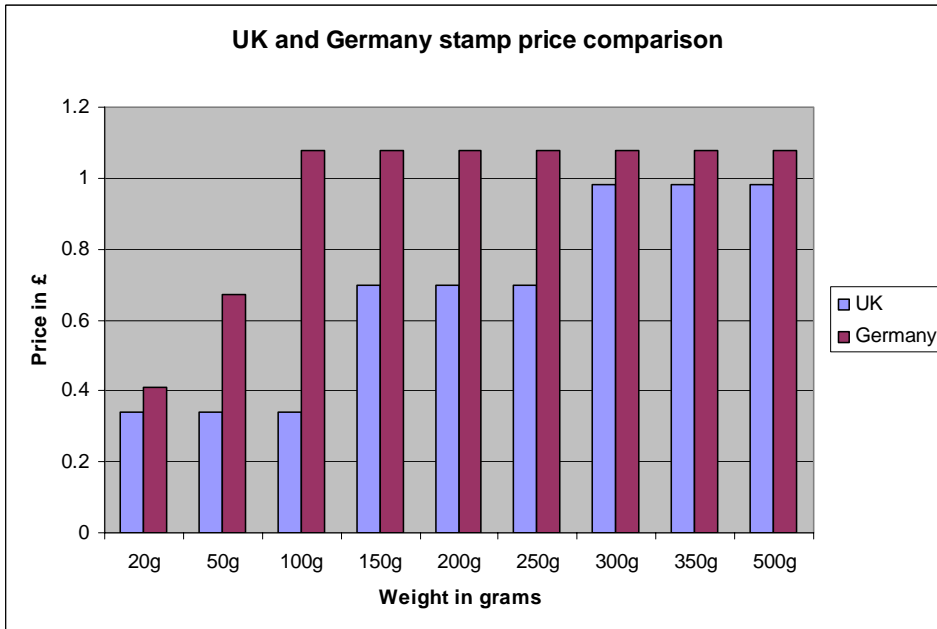

UK	Germany
20g	0.34	0.41
50g	0.34	0.67
100g	0.34	1.08
150g	0.7	1.08
200g	0.7	1.08
250g	0.7	1.08
300g	0.98	1.08
350g	0.98	1.08
500g	0.98	1.08