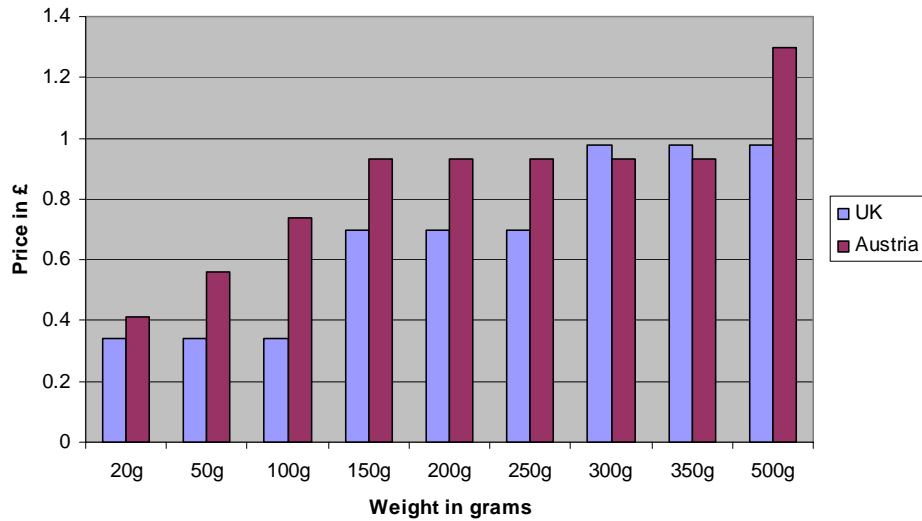

UK and Austria stamp price comparison

	UK	Austria
20g	0.34	0.41
50g	0.34	0.56
100g	0.34	0.74
150g	0.7	0.93
200g	0.7	0.93
250g	0.7	0.93
300g	0.98	0.93
350g	0.98	0.93
500g	0.98	1.3