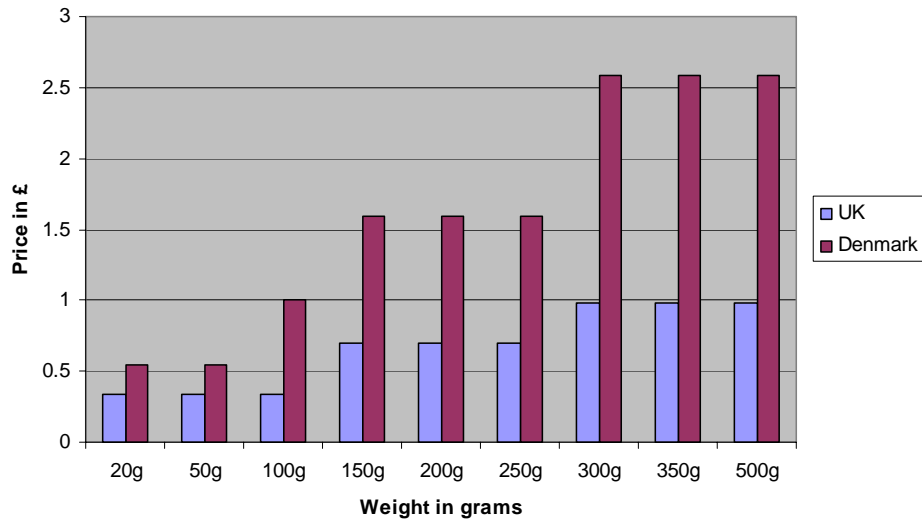

UK and Denmark stamp price comparison

	UK	Denmark
20g	0.34	0.55
50g	0.34	0.55
100g	0.34	1
150g	0.7	1.59
200g	0.7	1.59
250g	0.7	1.59
300g	0.98	2.59
350g	0.98	2.59
500g	0.98	2.59