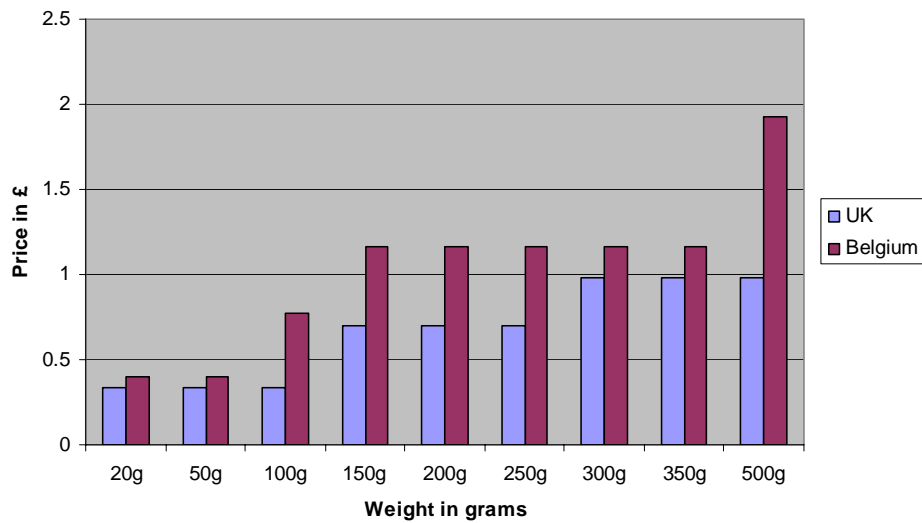

UK and Belgium stamp price comparison

	UK	Belgium
20g	0.34	0.4
50g	0.34	0.4
100g	0.34	0.77
150g	0.7	1.16
200g	0.7	1.16
250g	0.7	1.16
300g	0.98	1.16
350g	0.98	1.16
500g	0.98	1.93