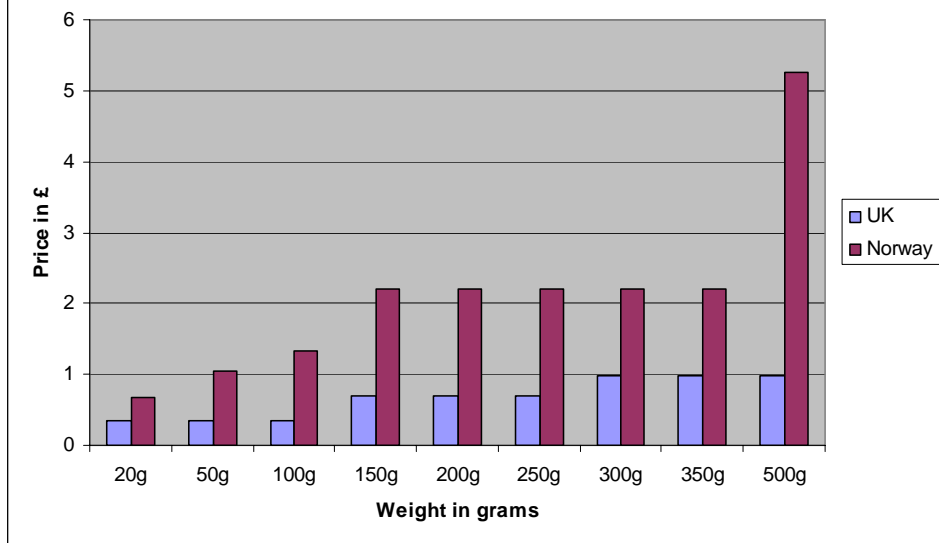

UK and Norway stamp price comparison

	UK	Norway
20g	0.34	0.67
50g	0.34	1.05
100g	0.34	1.34
150g	0.7	2.2
200g	0.7	2.2
250g	0.7	2.2
300g	0.98	2.2
350g	0.98	2.2
500g	0.98	5.26