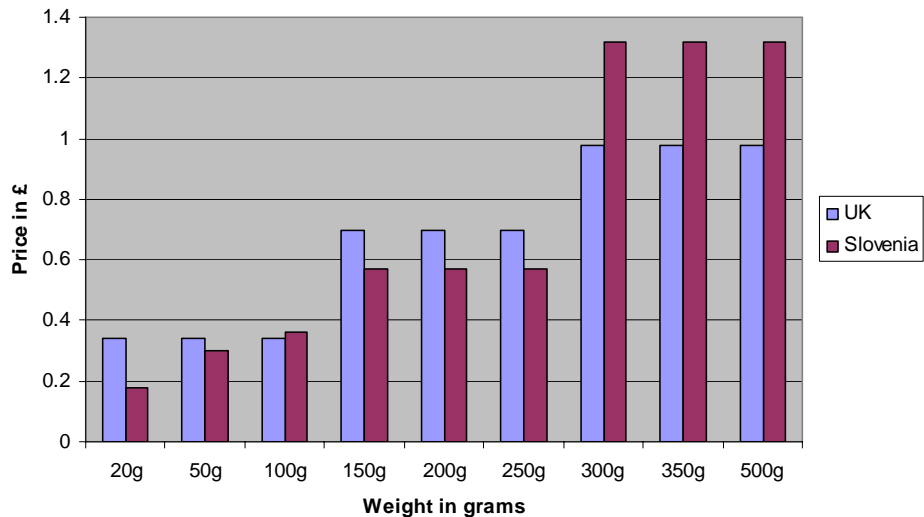

UK and Slovenia stamp price comparison

	UK	Slovenia
20g	0.34	0.18
50g	0.34	0.3
100g	0.34	0.36
150g	0.7	0.57
200g	0.7	0.57
250g	0.7	0.57
300g	0.98	1.32
350g	0.98	1.32
500g	0.98	1.32