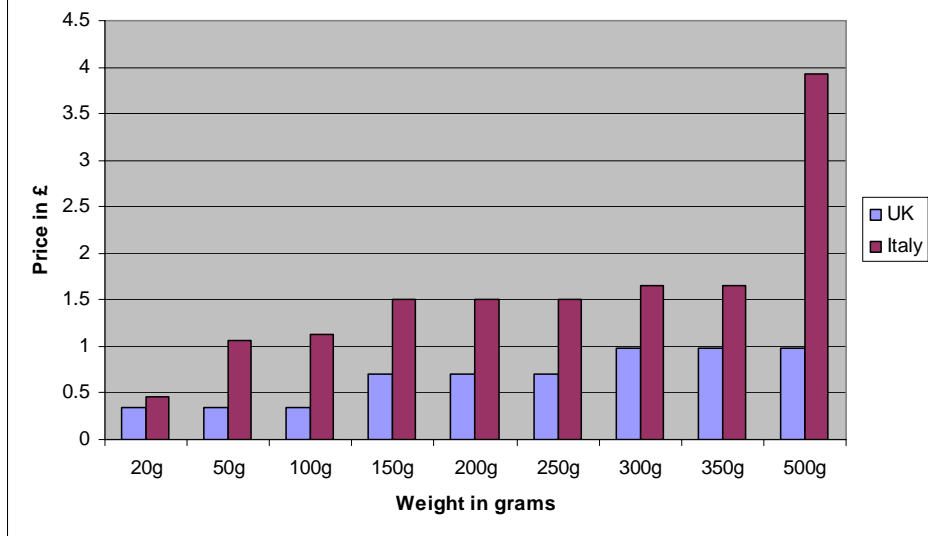

UK and Italy stamp price comparison

	UK	Italy
20g	0.34	0.45
50g	0.34	1.06
100g	0.34	1.13
150g	0.7	1.51
200g	0.7	1.51
250g	0.7	1.51
300g	0.98	1.66
350g	0.98	1.66
500g	0.98	3.92