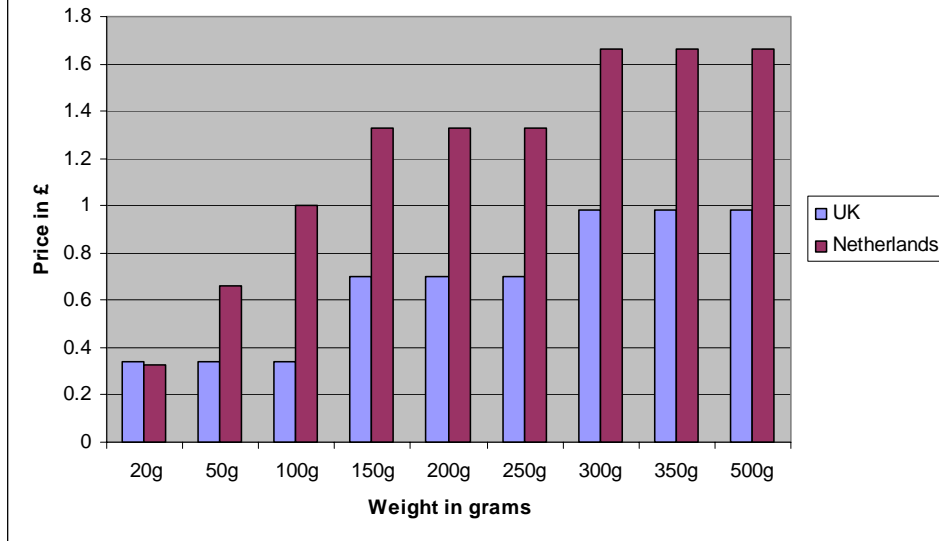

UK and The Netherlands stamp price comparison

	UK	Netherlands
20g	0.34	0.33
50g	0.34	0.66
100g	0.34	1
150g	0.7	1.33
200g	0.7	1.33
250g	0.7	1.33
300g	0.98	1.66
350g	0.98	1.66
500g	0.98	1.66