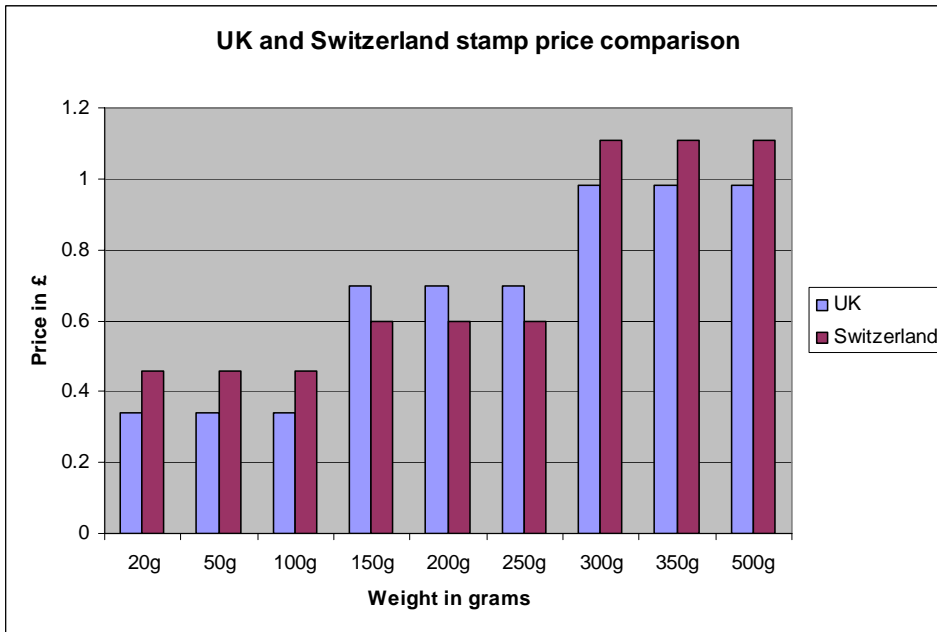

UK	Switzerland
20g	0.34	0.46
50g	0.34	0.46
100g	0.34	0.46
150g	0.7	0.6
200g	0.7	0.6
250g	0.7	0.6
300g	0.98	1.11
350g	0.98	1.11
500g	0.98	1.11