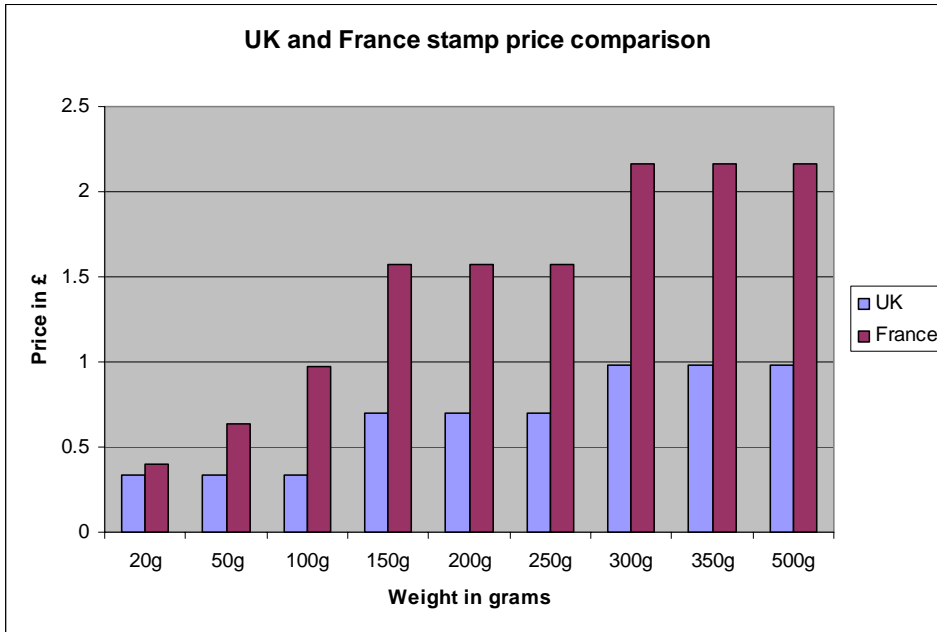

UK	France
20g	0.34	0.4
50g	0.34	0.64
100g	0.34	0.97
150g	0.7	1.57
200g	0.7	1.57
250g	0.7	1.57
300g	0.98	2.16
350g	0.98	2.16
500g	0.98	2.16