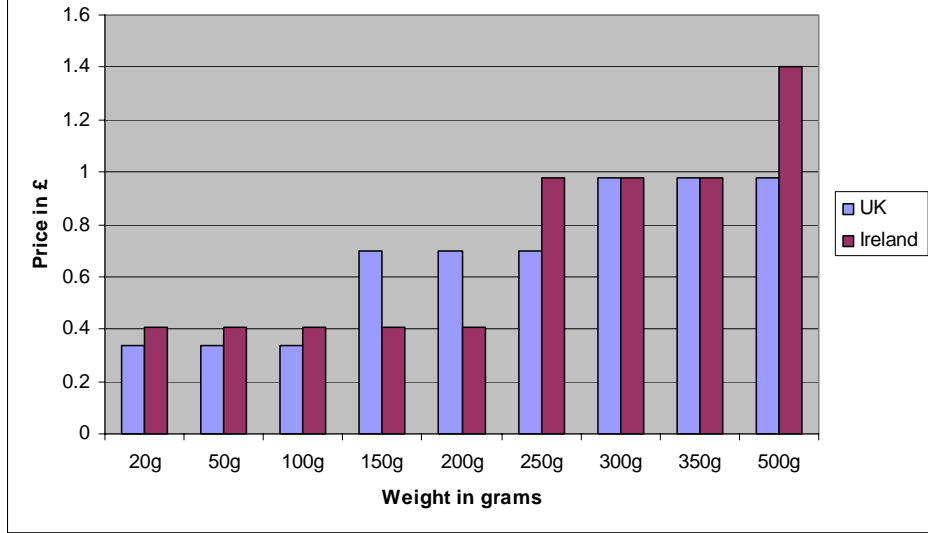

UK and Ireland stamp price comparison

	UK	Ireland
20g	0.34	0.41
50g	0.34	0.41
100g	0.34	0.41
150g	0.7	0.41
200g	0.7	0.41
250g	0.7	0.98
300g	0.98	0.98
350g	0.98	0.98
500g	0.98	1.4