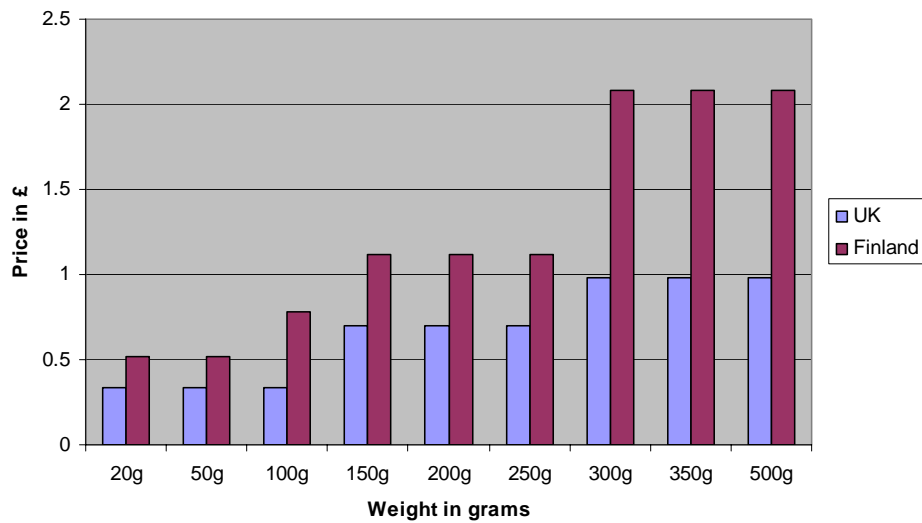

UK and Finland stamp price comparison

	UK	Finland
20g	0.34	0.52
50g	0.34	0.52
100g	0.34	0.78
150g	0.7	1.12
200g	0.7	1.12
250g	0.7	1.12
300g	0.98	2.08
350g	0.98	2.08
500g	0.98	2.08